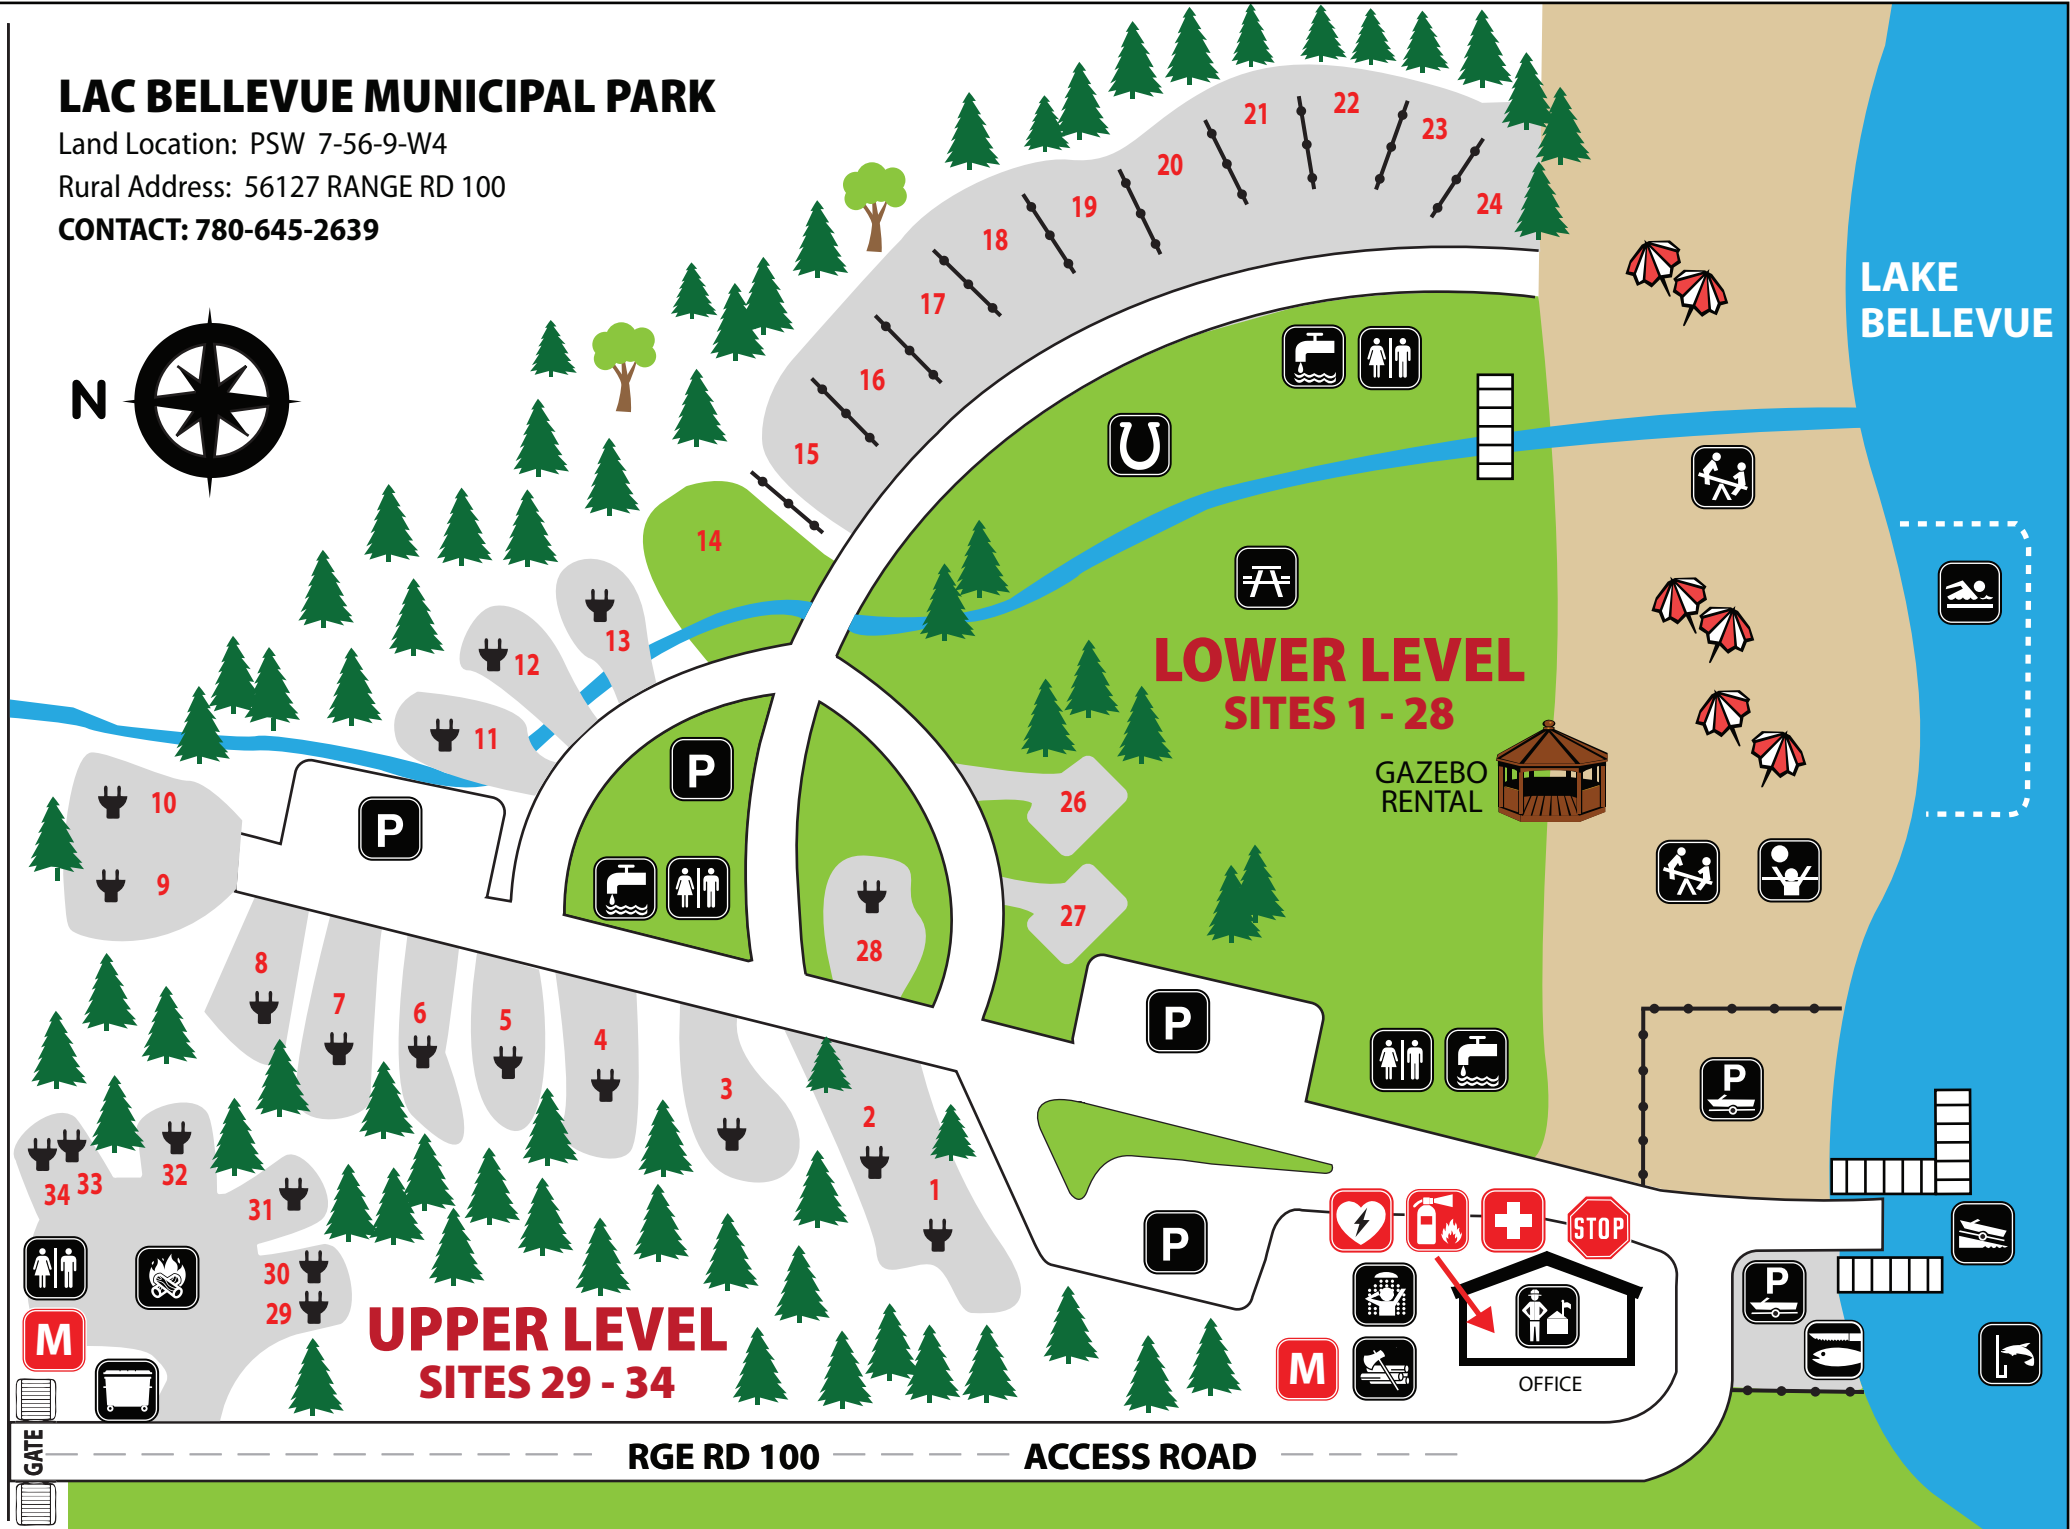

Outhouses

Playground

Volleyball

Horseshoe Pit

Swimming

Boat Parking

Boat Launch

Fishing

Fish Filleting Station

FENCE

LAC BELLEVUE MUNICIPAL PARK

Land Location: PSW 7-56-9-W4

Rural Address: 56127 RANGE RD 100

CONTACT: 780-645-2639

TWP RD 562

**LOWER LEVEL
SITES 1 - 28**

**UPPER LEVEL
SITES 29 - 34**

GAZEBO
RENTAL

OFFICE

LAKE
BELLEVUE

RGE RD 100

ACCESS ROAD

GATE